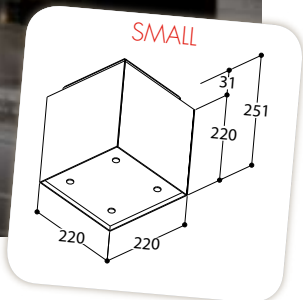

NEW PRODUCT

PROJEXXOR

With PROJEXXOR, TAL have developed a new track luminaire. The fixture has a slim design and is suitable for all standard three-phase tracks. PROJEXXOR is available for the following light sources : HIT, HI-PAR 111 and QR111 , in each case with integral gear.

- 153026 – Projexxor HIT 35W 35° BI adaptor Textured Black
- 153126 – Projexxor HIT 70W 35° BI adaptor Textured Black
- 153226 – Projexxor HI-PAR111 35W BI adaptor Textured Black
- 153326 – Projexxor HI-PAR111 70W BI adaptor Textured Black
- 153426 – Projexxor QR111 50W TI adaptor Textured Black
- 153526 – Projexxor QR111 100W TI adaptor Textured Black

CAD ON RE-INVENTED

Our complete CAD ON range has been re-engineered. From now on, there are only two dimensions (SMALL & LARGE) instead of three. CAD ON can now also be equipped with 2X32W TC-TE and 2X42W TC-TE. The standard finish for CAD ON (and CAD on Cable) is textured matt white. Two more features of this new version are the absence of any visible screws and the increased ease of installation.

- 155018 CAD ON SMALL TC-DE 2X13W Textured White
- 155218 CAD ON LARGE TC-DE 2X26W Textured White
- 155318 CAD ON LARGE TC-TE 2X32W Textured White
- 155418 CAD ON LARGE TC-TE 2X42W Textured White
- 155518 CAD ON SMALL QT-DE 12 Textured White
- 155618 CAD ON SMALL HIT-DE 70W Textured White
- 156018 CAD ON CABLE SMALL TC-DE 2X13W Textured White
- 156218 CAD ON CABLE LARGE TC-DE 2X26W Textured White
- 155318 CAD ON CABLE LARGE TC-TE 2X32W Textured White
- 156418 CAD ON CABLE LARGE TC-TE 2X42W Textured White
- 156518 CAD ON CABLE SMALL QT-DE 12 Textured White
- 156618 CAD ON CABLE SMALL HIT-DE 70W Textured White