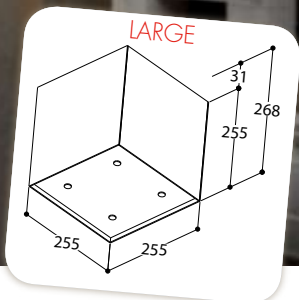

NEW PRODUCT

PROJEXXOR

With PROJEXXOR, TAL have developed a new track luminaire. The fixture has a slim design and is suitable for all standard three-phase tracks. PROJEXXOR is available for the following light sources : HIT, HI-PAR 111 and QR111 , in each case with integral gear.

- 153026 – Projexxor HIT 35W 35° BI adaptor Textured Black
- 153126 – Projexxor HIT 70W 35° BI adaptor Textured Black
- 153226 – Projexxor HI-PAR111 35W BI adaptor Textured Black
- 153326 – Projexxor HI-PAR111 70W BI adaptor Textured Black
- 153426 – Projexxor QR111 50W TI adaptor Textured Black
- 153526 – Projexxor QR111 100W TI adaptor Textured Black

CAD ON RE-INVENTED

Our complete CAD ON range has been re-engineered. From now on, there are only two dimensions (SMALL & LARGE) instead of three. CAD ON can now also be equipped with 2X32W TC-TE and 2X42W TC-TE. The standard finish for CAD ON (and CAD on Cable) is textured matt white. Two more features of this new version are the absence of any visible screws and the increased ease of installation.

- 155018 CAD ON SMALL TC-DE 2X13W Textured White
- 155218 CAD ON LARGE TC-DE 2X26W Textured White
- 155318 CAD ON LARGE TC-TE 2X32W Textured White
- 155418 CAD ON LARGE TC-TE 2X42W Textured White
- 155518 CAD ON SMALL QT-DE 12 Textured White
- 155618 CAD ON SMALL HIT-DE 70W Textured White
- 156018 CAD ON CABLE SMALL TC-DE 2X13W Textured White
- 156218 CAD ON CABLE LARGE TC-DE 2X26W Textured White
- 155318 CAD ON CABLE LARGE TC-TE 2X32W Textured White
- 156418 CAD ON CABLE LARGE TC-TE 2X42W Textured White
- 156518 CAD ON CABLE SMALL QT-DE 12 Textured White
- 156618 CAD ON CABLE SMALL HIT-DE 70W Textured White