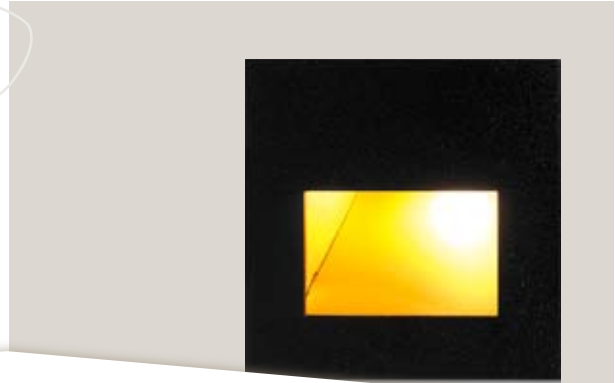

GOLD SERIES

Due to the success of our DART Gold and on popular customer demand, we have extended our "GOLD" series with the following models :

CLIO/ORION series in textured black finish with a gold focus ring

CLICK INDY in textured black finish with a gold reflector

ZARA in textured black finish with a gold anti-glare feature