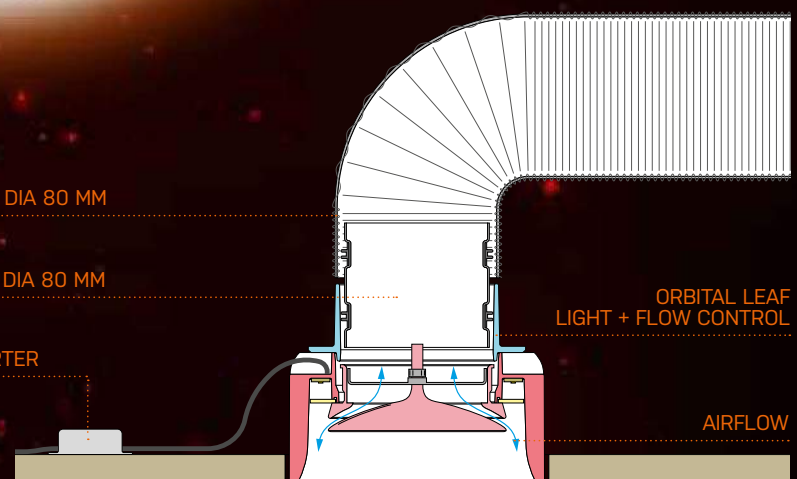

The basic light is a single, orientable spotlight with a balanced beam angle of 9°, 38° or 60° and/or wide-area lighting coming from the outer circle of the luminaire. The orientable LED module in the center produces 755 lumens in 2700K and 810 lumens in 3000K colour temperature. The outer circle provides a profitable efficacy of 158,7 lumens per watt, which leads to 1000 lumens at 350mA both in 2700K and 3000K.

VENTILATION SLEEVE

LEDBOARD

PRISMATIC DIFFUSER

HOUSING

INNER RING + HONEYCOMB

125mm

#01 ORBITAL LIGHT + FLOW CONTROL

FLOW CONTROL = VENTILATION VALVE

- SUPPLY VALVE / EXTRACT VALVE

INCORPORATED ADJUSTABLE FLOW REGULATOR

MAX FLOW (THEORETICAL)

- @V = 1,0M/S: 47M³/S

- @V = 2,0M/S: 94M³/S

- @V = 3,0M/S: 141M³/S

140mm for use trimless frame

Installation height 180mm

125mm

Installation height 180mm

ORBITAL TRIMLESS LIGHT + FLOW CONTROL (ventilation + adjuster)

ORBITAL LEAF LIGHT + FLOW CONTROL (ventilation + adjuster)

2700K 3000K HALOSPHERE

TEXT WHITE 650247 650267 650287