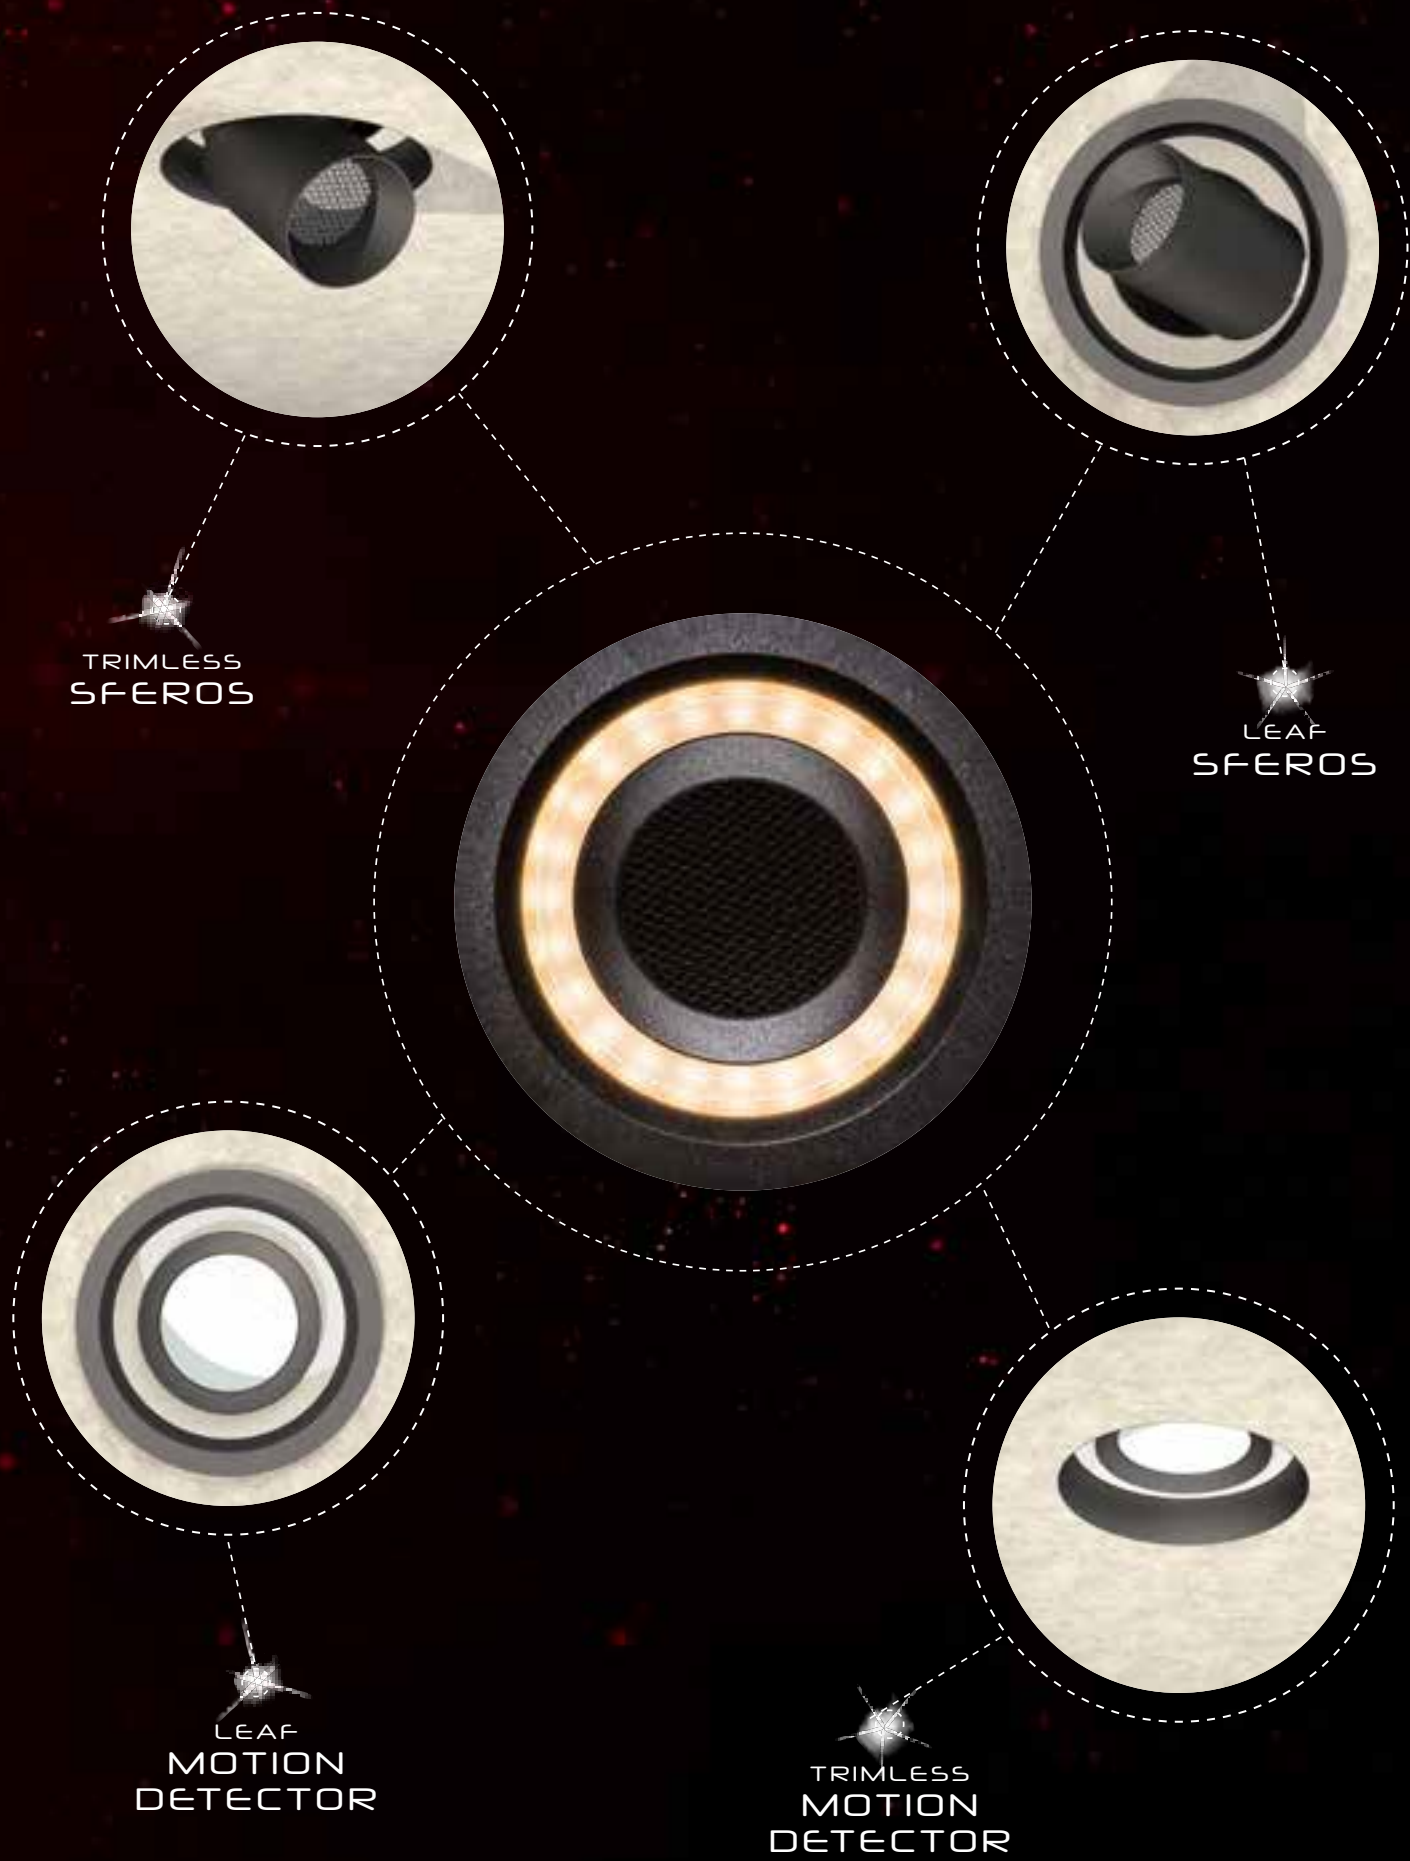

ORBITAL FUTURE OPTIONS