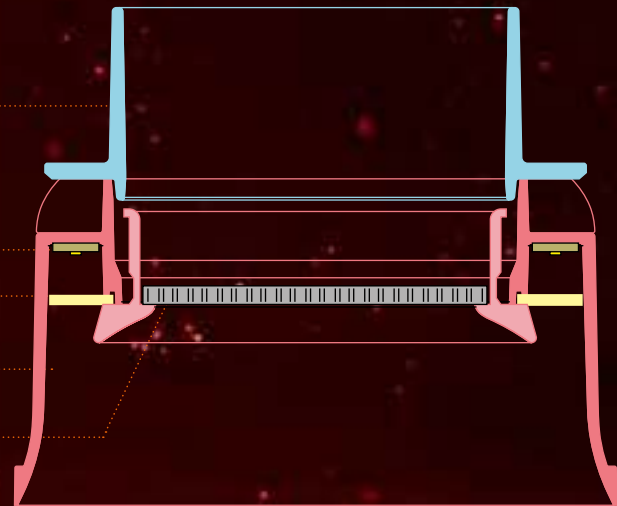

The basic light is a single, orientable spotlight with a balanced beam angle of 9°, 38° or 60° and/or wide-area lighting coming from the outer circle of the luminaire. The orientable LED module in the center produces 755 lumens in 2700K and 810 lumens in 3000K colour temperature. The outer circle provides a profitable efficacy of 158,7 lumens per watt, which leads to 1000 lumens at 350mA both in 2700K and 3000K.

the collection

Configure the Orbital conform your wishes.

TRIMLESS

By using the trimless frame, a seamless effect is being created after plastering and painting. Orbital trimless merges with the ceiling.

VENTILATION SLEEVE

LEDBOARD

PRISMATIC DIFFUSER

TRIMLESS HOUSING

INNER RING + HONEYCOMB

140mm for use trimless frame

STANDARD

Orbital standard comes with leaf springs to fix the spot into the ceiling.
A small black or white trim makes sure that there is a perfect fit against the ceiling.

- SUPPLY VALVE / EXTRACT VALVE

INCORPORATED ADJUSTABLE FLOW REGULATOR

MAX FLOW (THEORETICAL)

- @V = 1,0M/S: 47M³/S

- @V = 2,0M/S: 94M³/S

- @V = 3,0M/S: 141M³/S

140mm for use trimless frame

Installation height 180mm