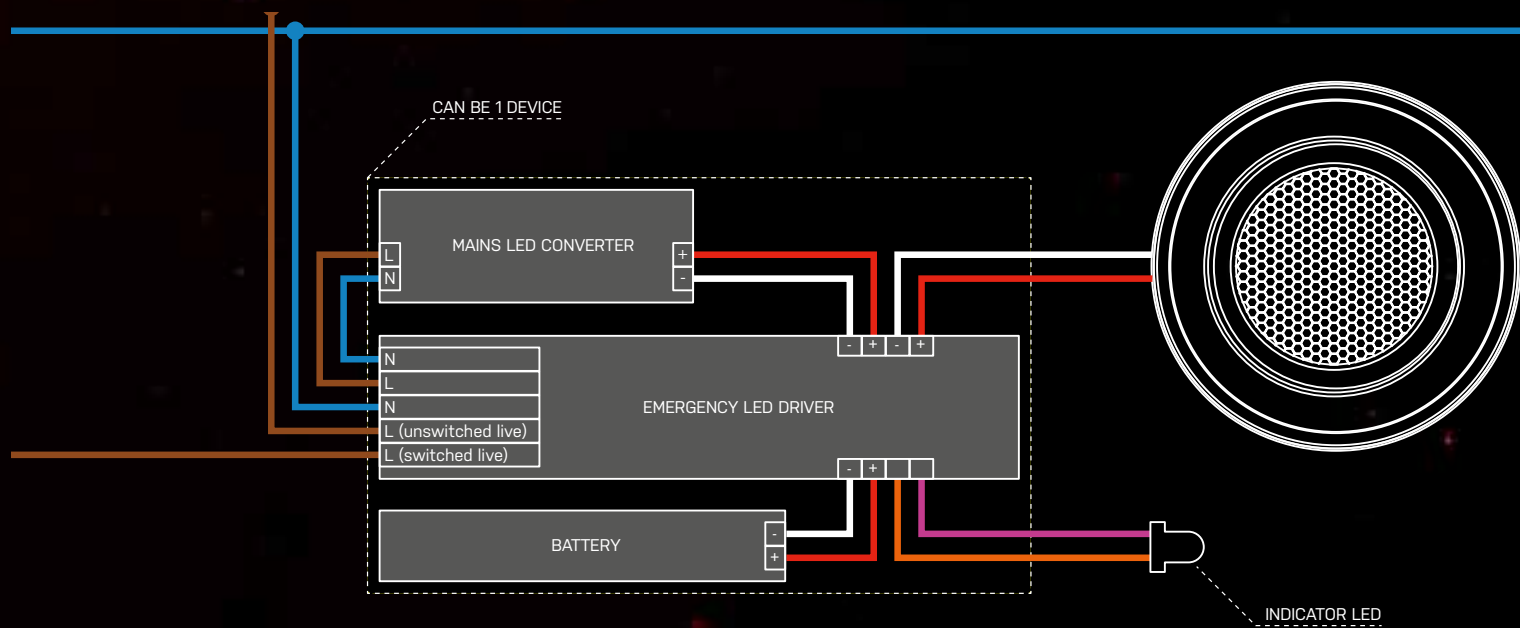

ORBITAL BASIC LEAF TROUGH FLOW (ventilation + honeycomb)	NO LIGHT
TEXT WHITE + BLACK INNER RING	650607
TEXT BLACK + BLACK INNER RING	650606

ORBITAL FRAME 701112

140mm

Installation height 130mm

125mm

Installation height 65mm

SYNERGY

TAL ARCHITECTURAL LIGHTING & ELEK TRENDS PRODUCTIONS

Orbital is the result of a collaboration between 2 different companies, each being a specialist in its domain. TAL as specialist in architectural lighting has taken care of the lighting concept, ETP as specialist in mechanical ventilation has taken care of the ventilation part. Orbital is the symbiosis of lighting and ventilation.

ORBITAL FUTURE OPTIONS

WIRING DIAGRAM ORBITAL + EMERGENCY

Modern Architecture is limitless. Throughout the process of designing a product – from the basic concept to determining the smallest detail – the ambition should remain the same: eliminate all redundant elements in view of retaining only the essential.