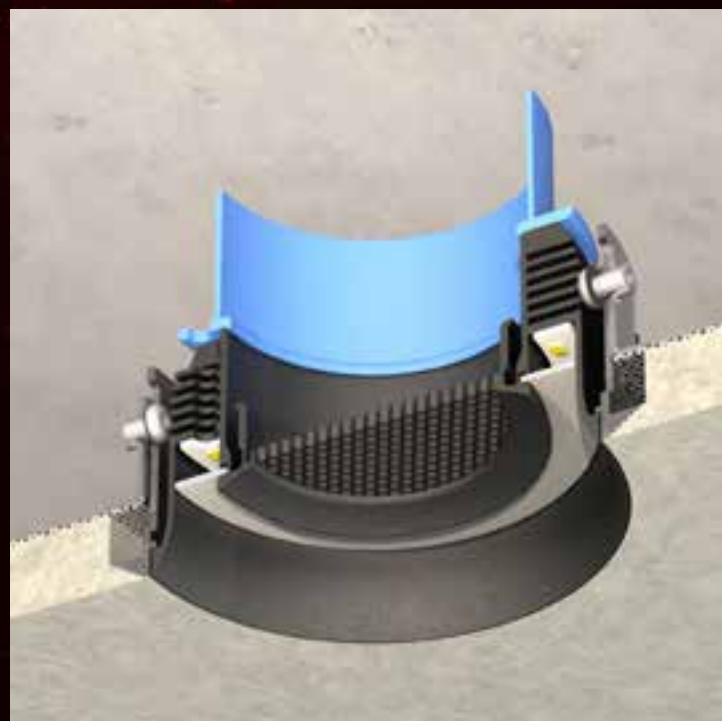

The basic light is a single, orientable spotlight with a balanced beam angle of 9°, 38° or 60° and/or wide-area lighting coming from the outer circle of the luminaire. The orientable LED module in the center produces 755 lumens in 2700K and 810 lumens in 3000K colour temperature. The outer circle provides a profitable efficacy of 158,7 lumens per watt, which leads to 1000 lumens at 350mA both in 2700K and 3000K.

VENTILATION SLEEVE

LEDBOARD

PRISMATIC DIFFUSER

TRIMLESS HOUSING

INNER RING + HONEYCOMB

140mm for use trimless frame

STANDARD

Orbital standard comes with leaf springs to fix the spot into the ceiling.
A small black or white trim makes sure that there is a perfect fit against the ceiling.

- SUPPLY VALVE / EXTRACT VALVE

INCORPORATED ADJUSTABLE FLOW REGULATOR

MAX FLOW (THEORETICAL)

- @V = 1,0M/S: 47M³/S

- @V = 2,0M/S: 94M³/S

- @V = 3,0M/S: 141M³/S

140mm for use trimless frame

Installation height 180mm