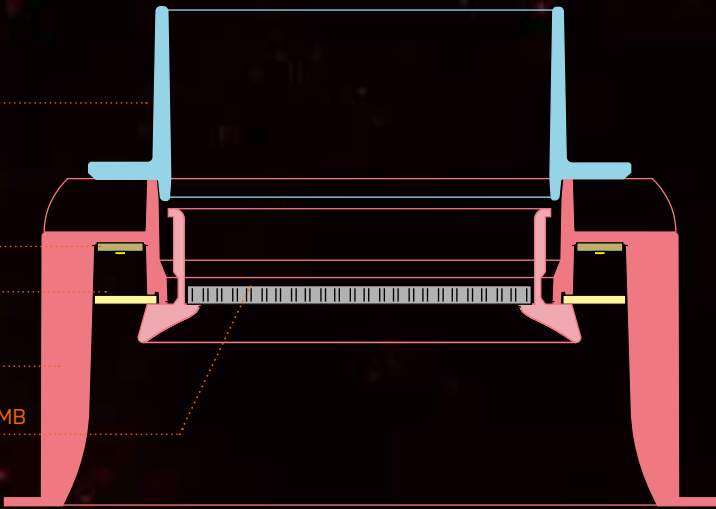

The basic light is a single, orientable spotlight with a balanced beam angle of 9°, 38° or 60° and/or wide-area lighting coming from the outer circle of the luminaire. The orientable LED module in the center produces 755 lumens in 2700K and 810 lumens in 3000K colour temperature. The outer circle provides a profitable efficacy of 158,7 lumens per watt, which leads to 1000 lumens at 350mA both in 2700K and 3000K.

VENTILATION SLEEVE

LEDBOARD

PRISMATIC DIFFUSER

TRIMLESS HOUSING

INNER RING + HONEYCOMB

140mm for use trimless frame

STANDARD

Orbital standard comes with leaf springs to fix the spot into the ceiling.
A small black or white trim makes sure that there is a perfect fit against the ceiling.

VENTILATION SLEEVE

LEDBOARD

PRISMATIC DIFFUSER

HOUSING

INNER RING + HONEYCOMB

125mm

#01 ORBITAL LIGHT + FLOW CONTROL

FLOW CONTROL = VENTILATION VALVE

- SUPPLY VALVE / EXTRACT VALVE

INCORPORATED ADJUSTABLE FLOW REGULATOR

MAX FLOW (THEORETICAL)

- @V = 1,0M/S: 47M³/S

- @V = 2,0M/S: 94M³/S

- @V = 3,0M/S: 141M³/S

140mm for use trimless frame

Installation height 180mm