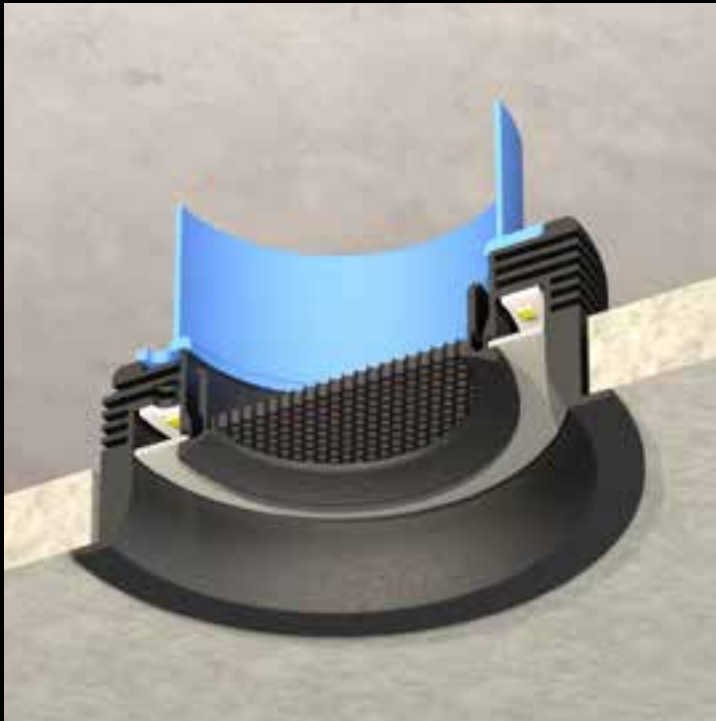

ORBITAL

BE THE FIRST

One futuristic lighting
fixture has it all.

ORBITAL THREE IN ONE

Orbital is the perfect tool for any project and suits a great variety of applications. High-end lighting merged with ventilation, as well as sound, smoke and motion detection. General light can turn into an extensive toolbox, to which you can simply add your desired features. Its smooth curves blend into the architecture for optimal visual comfort.

The basic light is a single, orientable spotlight with a balanced beam angle of 9°, 38° or 60° and/or wide-area lighting coming from the outer circle of the luminaire. The orientable LED module in the center produces 755 lumens in 2700K and 810 lumens in 3000K colour temperature. The outer circle provides a profitable efficacy of 158,7 lumens per watt, which leads to 1000 lumens at 350mA both in 2700K and 3000K.

VENTILATION SLEEVE

LEDBOARD

PRISMATIC DIFFUSER

HOUSING

INNER RING + HONEYCOMB

125mm

#01 ORBITAL LIGHT + FLOW CONTROL

FLOW CONTROL = VENTILATION VALVE

- SUPPLY VALVE / EXTRACT VALVE

INCORPORATED ADJUSTABLE FLOW REGULATOR

MAX FLOW (THEORETICAL)

- @V = 1,0M/S: 47M³/S

- @V = 2,0M/S: 94M³/S

- @V = 3,0M/S: 141M³/S

140mm for use trimless frame

Installation height 180mm