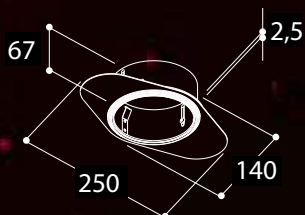

2700K 3000K HALOSPHERE

TEXT WHITE 650247 650267 650287

TEXT BLACK 650246 650266 650286

2700K 3000K HALOSPHERE

TEXT WHITE 650747 650767 650787

TEXT BLACK 650746 650766 650786

ORBITAL FRAME 70112