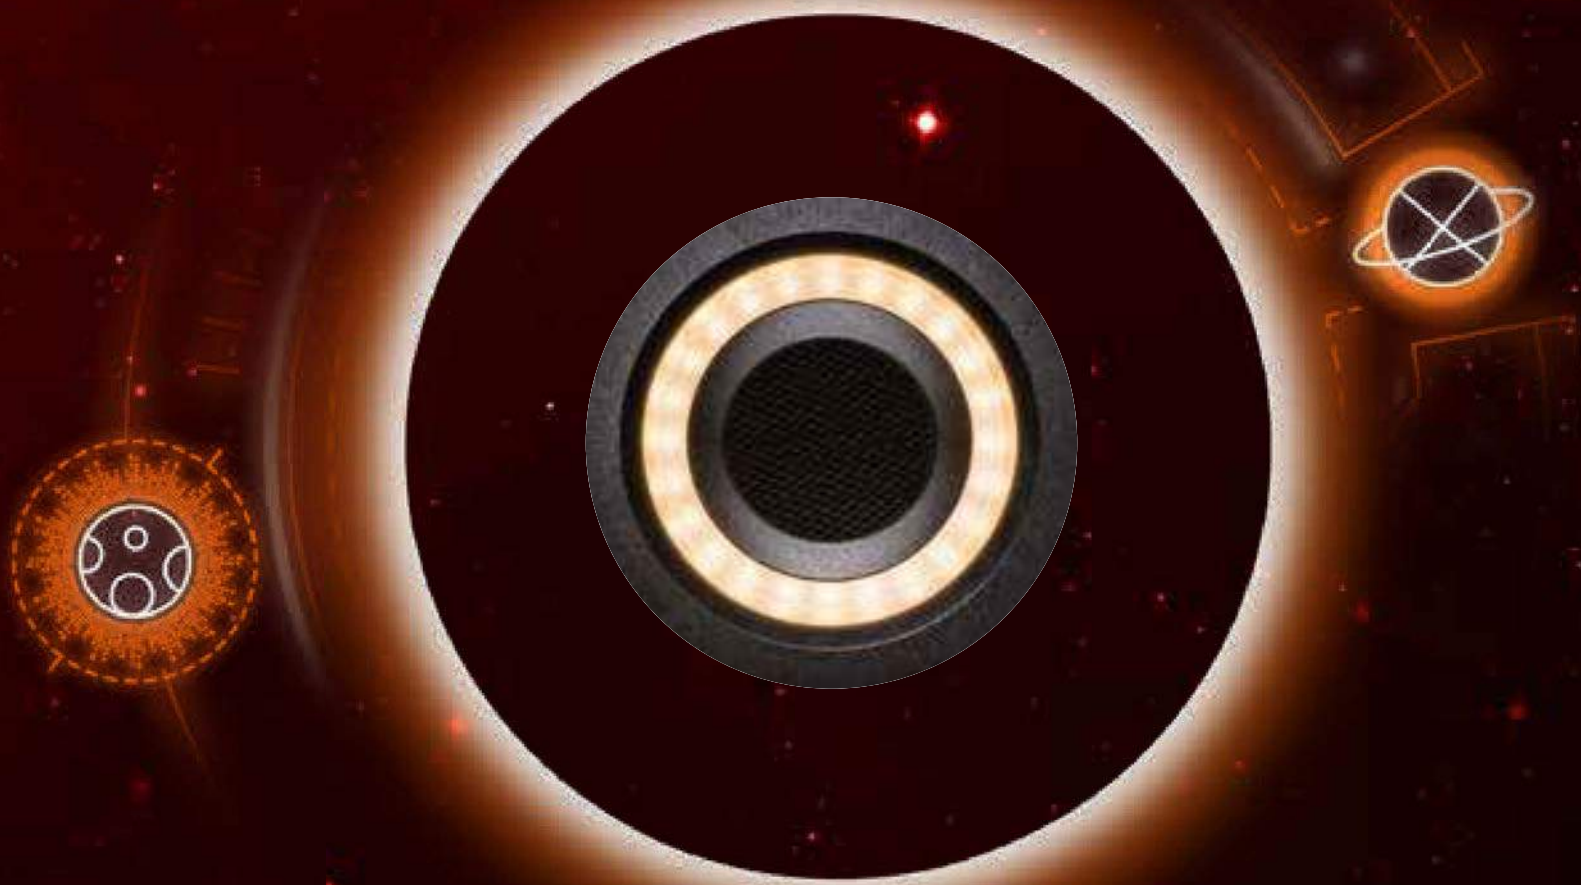

140mm for use trimless frame

Installation height 130mm

125mm

Installation height 130mm

SPEAKER

LEDBOARD

INNER RING + HONEYCOMB