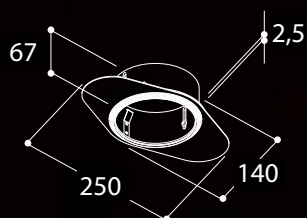

ORBITAL TRIMLESS LIGHT + THROUGH FLOW (ventilation + honeycomb)

ORBITAL LEAF LIGHT + THROUGH FLOW (ventilation + honeycomb)

	CE	IP 20	F	0.2
	2700K	3000K	HALOSPHERE	
TEXT WHITE + BLACK INNER RING	650147	650167	650187	
TEXT BLACK + BLACK INNER RING	650146	650166	650186	

	CE	IP 20	F	0.2
	2700K	3000K	HALOSPHERE	
TEXT WHITE + BLACK INNER RING	650647	650667	650687	
TEXT BLACK + BLACK INNER RING	650646	650666	650686	

ORBITAL FRAME 701112