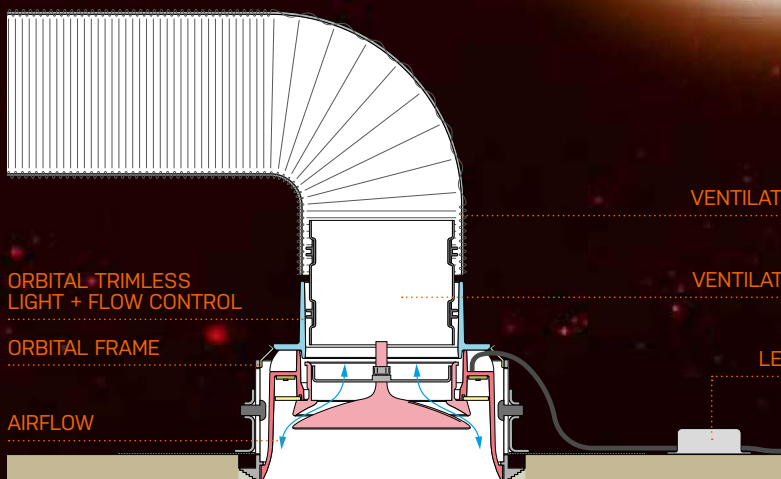

The basic light is a single, orientable spotlight with a balanced beam angle of 9°, 38° or 60° and/or wide-area lighting coming from the outer circle of the luminaire. The orientable LED module in the center produces 755 lumens in 2700K and 810 lumens in 3000K colour temperature. The outer circle provides a profitable efficacy of 158,7 lumens per watt, which leads to 1000 lumens at 350mA both in 2700K and 3000K.

VENTILATION SLEEVE

LEDBOARD

PRISMATIC DIFFUSER

HOUSING

INNER RING + HONEYCOMB

125mm

#01 ORBITAL LIGHT + FLOW CONTROL

FLOW CONTROL = VENTILATION VALVE

- SUPPLY VALVE / EXTRACT VALVE

INCORPORATED ADJUSTABLE FLOW REGULATOR

MAX FLOW (THEORETICAL)

- @V = 1,0M/S: 47M³/S

- @V = 2,0M/S: 94M³/S

- @V = 3,0M/S: 141M³/S

140mm for use trimless frame

Installation height 180mm

125mm

Installation height 180mm

ORBITAL TRIMLESS LIGHT + FLOW CONTROL (ventilation + adjuster)

ORBITAL LEAF LIGHT + FLOW CONTROL (ventilation + adjuster)

2700K 3000K HALOSPHERE

TEXT WHITE 650247 650267 650287