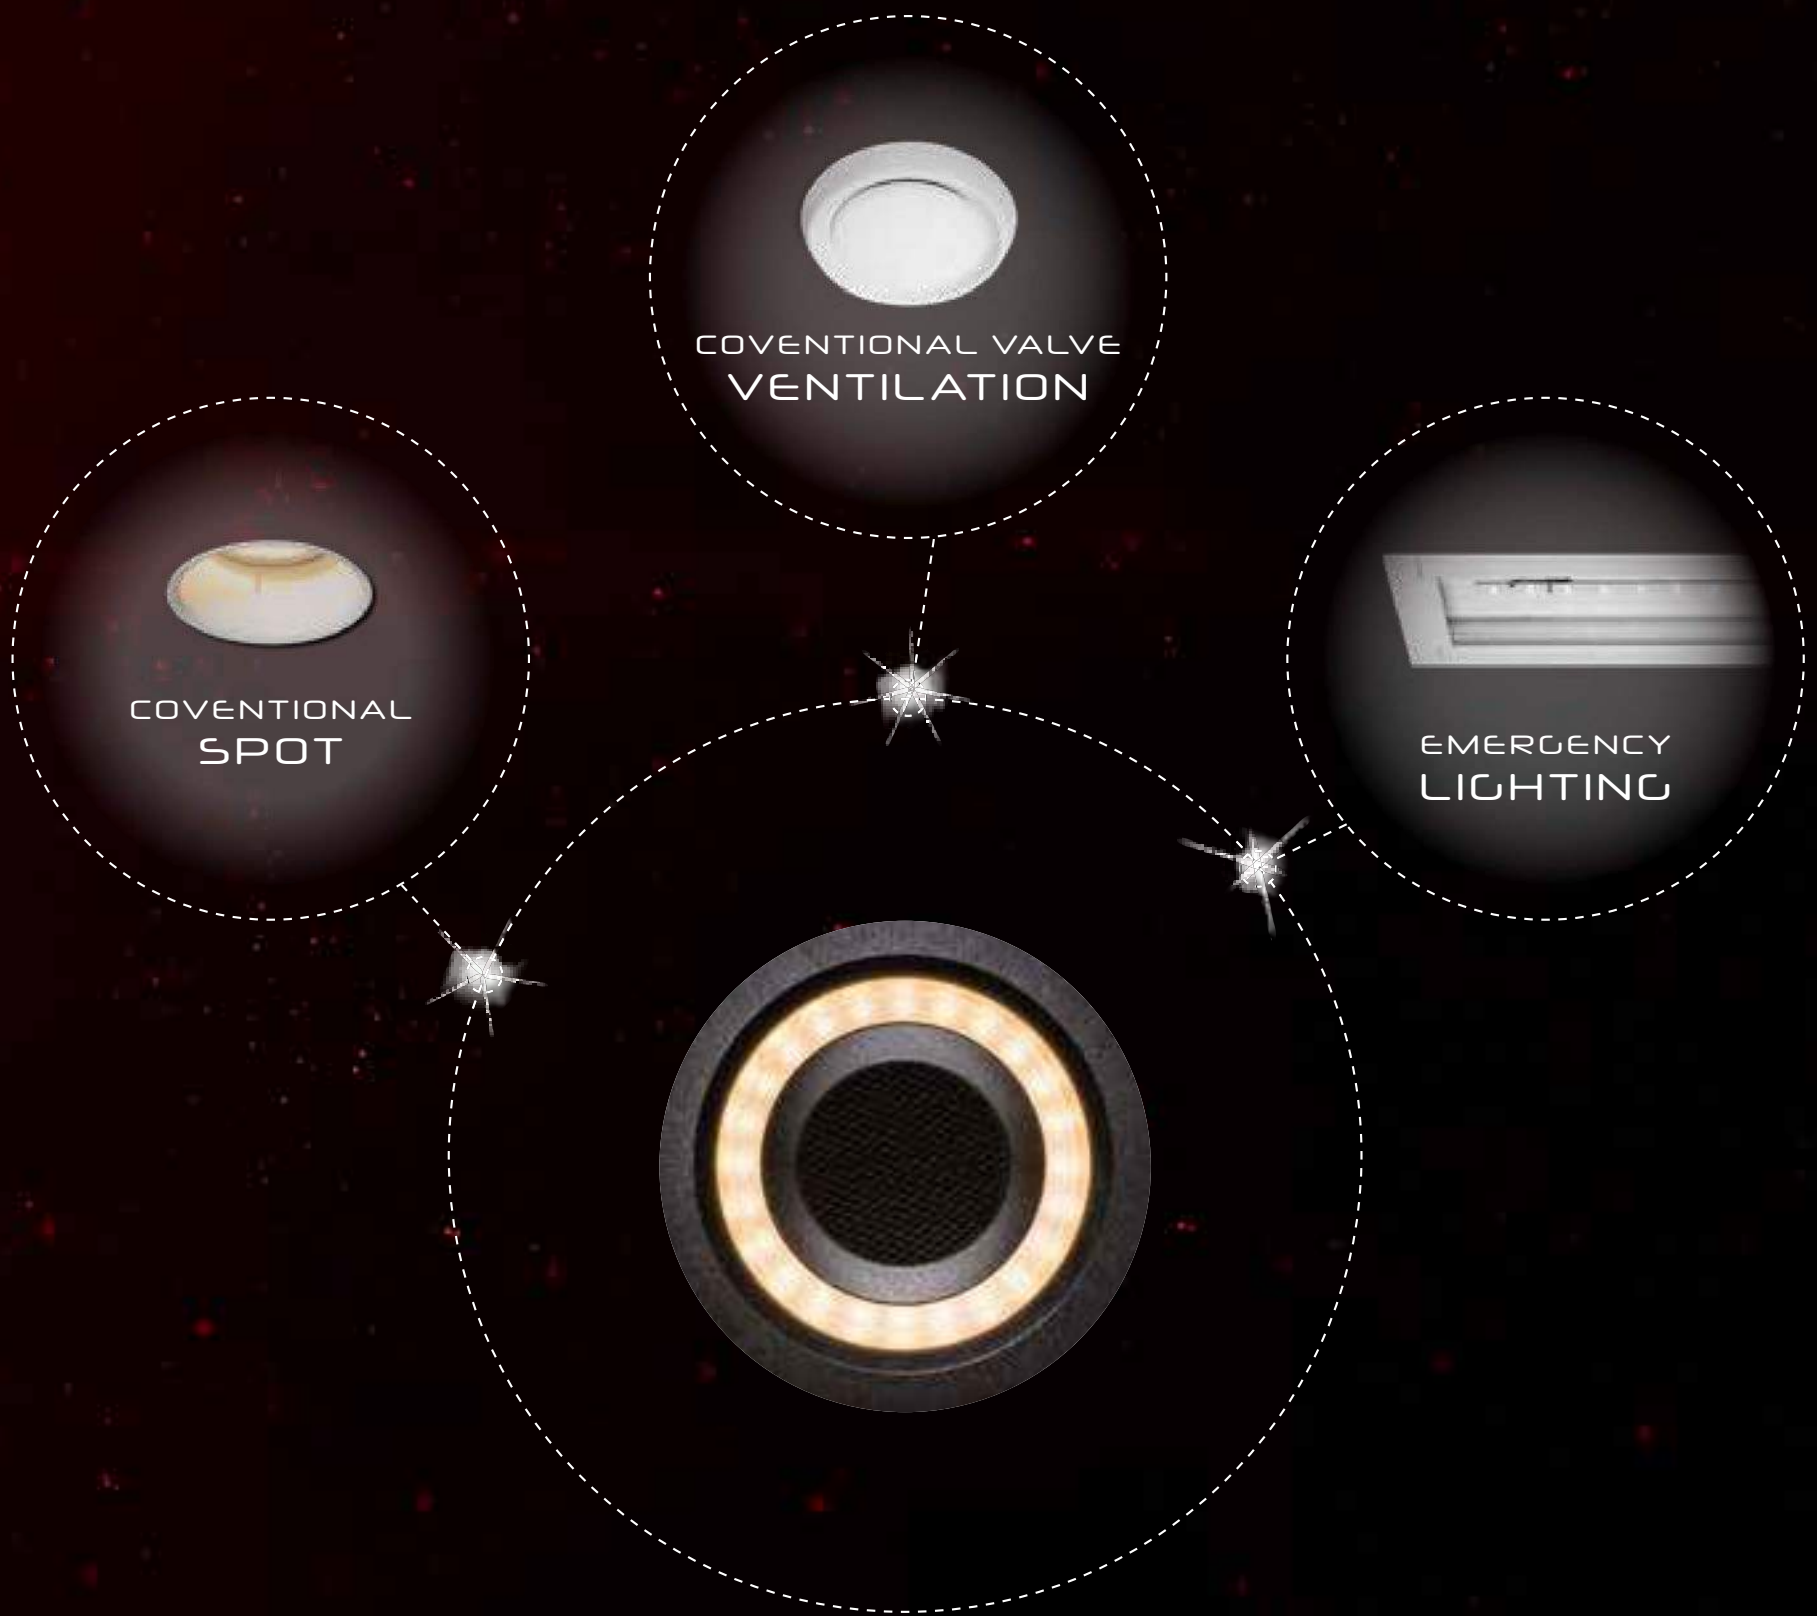

ORBITAL

BE THE FIRST

One futuristic lighting
fixture has it all.

ORBITAL THREE IN ONE

Orbital is the perfect tool for any project and suits a great variety of applications. High-end lighting merged with ventilation, as well as sound, smoke and motion detection. General light can turn into an extensive toolbox, to which you can simply add your desired features. Its smooth curves blend into the architecture for optimal visual comfort.

The Orbital is available in trimless version for an ultimate symbiosis with the building. Installation depth ranges from 65mm to 145mm in compliance with the application. Available in white or black powder coated finish.

The basic light is a single, orientable spotlight with a balanced beam angle of 9°, 38° or 60° and/or wide-area lighting coming from the outer circle of the luminaire. The orientable LED module in the center produces 755 lumens in 2700K and 810 lumens in 3000K colour temperature. The outer circle provides a profitable efficacy of 158,7 lumens per watt, which leads to 1000 lumens at 350mA both in 2700K and 3000K.

The innovative Orbital with integrated ventilation turns your home or office into a healthy environment. Choose between the troughflow or flow control system to create movement of purified air, beneficial to your indoor climate and extends the lifespan of the general light. A smooth designed union of lighting with high quality ventilation in aluminum casing leads to a cost effective and durable product.