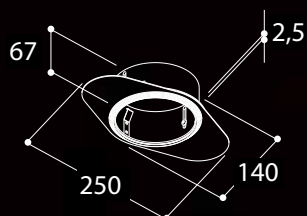

ORBITAL FRAME 701112