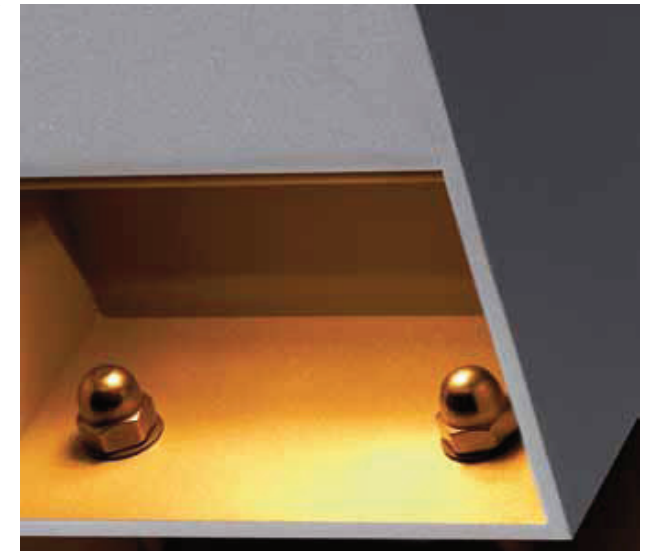

QT-DE 12 (x1) 150W
R7s/114,2mm
230V - 50Hz
dimnable R

TEXT. GREY	260801			
GROUNDPIN	260991