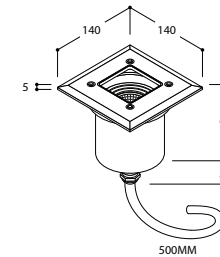

OBO SQUARE QR-C51 WT

QR-C51 Alu Refl 50W
GX5,3
12V - 50Hz
dimnable
↻ 355° 30°
INTERIOR USE MAX. 35W

	Clear Glass	Matt Glass
STAINLESS STEEL	365210	365215
ANODISED ALU	366210	366215

- FLOORTUBE 366118 p.248
- FLOORBOX 366119 p.248