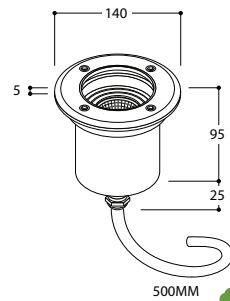

OBO/UBO QR-C51 WT

floorspots

OBO ROUND QR-C51 WT

QR-C51 Alu Refl 50W
GX5,3
12V - 50Hz
dimnable
↻ 355° 30°
INTERIOR USE MAX. 35W

	Clear Glass	Matt Glass
STAINLESS STEEL	365110	365115
ANODISED ALU	366110	366115

- FLOORTUBE 366118 p.248
- FLOORBOX 366119 p.248

OBO SQUARE QR-C51 WT

QR-C51 Alu Refl 50W
GX5,3
12V - 50Hz
dimnable
↻ 355° 30°
INTERIOR USE MAX. 35W

	Clear Glass	Matt Glass
STAINLESS STEEL	365210	365215
ANODISED ALU	366210	366215