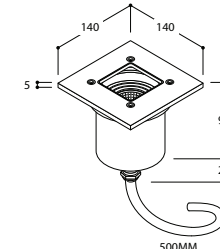

UBO SQUARE QR-C51 WT

QR-C51 Alu Refl 50W
GX5,3
12V - 50Hz
dimnable
↻ 355° 30°
INTERIOR USE MAX. 35W

	Clear Glass	Matt Glass
STAINLESS STEEL	365200	366205
ANODISED ALU	366200	365205

- FLOORTUBE 366208 p.248
- FLOORBOX 366209 p.248

	MATERIAL	TREATMENT
STAINLESS STEEL	MARINE GRADE 316	Electrolytically Polished
ANODISED ALU	AlMgSi 0,5	Technical Anodised