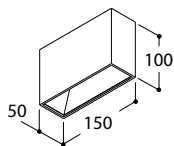

ceiling mounted

BOA

BOA LED

CITIZEN LED 6,5W
230V - 50Hz
595 lumen

	2700K
MOON	405147
TEXT. BLACK + WHITE	405195
WHITE + GOLD	405192
BLACK+GOLD	405126