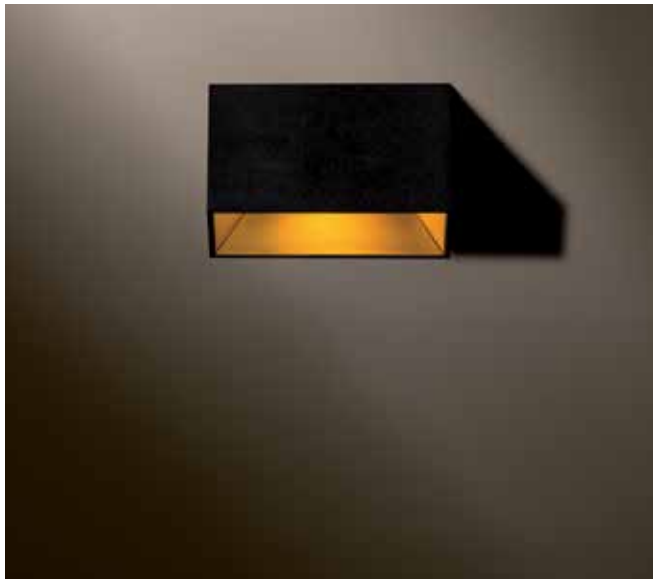

ceiling mounted

BOA

BOA LED

CITIZEN LED 6,5W
230V - 50Hz
595 lumen

	2700K
MOON	405147
TEXT. BLACK + WHITE	405195
WHITE + GOLD	405192
BLACK+GOLD	405126