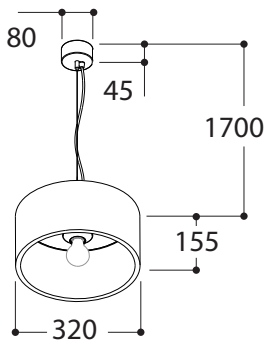

ROBAN

A60 max. 40W
E27
230V - 50Hz
dimnable see lamp

TECHNICAL

OAK + TEXTURED WHITE	⚖ 2,7 kg	481647
OAK + COPPER	⚖ 3 kg	481650
OAK + BRASS	⚖ 3 kg	481615

ROBAN

A60 max. 40W
E27
230V - 50Hz
dimnable see lamp

TECHNICAL

OAK + TEXTURED WHITE + mainscord white	⚖ 3,9 kg	481747
OAK + COPPER + mainscord black	⚖ 4,2 kg	481750
OAK + BRASS + mainscord white	⚖ 4,2 kg	481715