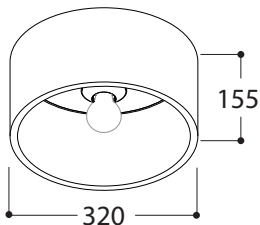

ROBAN

A60 max. 40W
E27
230V - 50Hz
dimnable see lamp

TECHNICAL

OAK + TEXTURED WHITE	⚖ 2,7 kg	481647
OAK + COPPER	⚖ 3 kg	481650
OAK + BRASS	⚖ 3 kg	481615