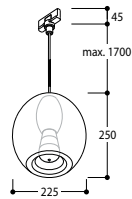

OLIJF E27

A60 - max. 40W
E27
230V - 50/60Hz
dimmable: see bulb

CLEAR GLASS + MAINS BLACK **480300**

GREY GLASS + MAINS BLACK **480304**

GREEN GLASS + MAINS BLACK **480307**

OLIJF CARET

CARET SQUIRREL CCFL 7,7W
E27
230V - 50/60Hz
dimmable C
(bulb not included)

CLEAR GLASS + MAINS BLACK **480200**

GREY GLASS + MAINS BLACK **480204**

GREEN GLASS + MAINS BLACK **480207**

 lamp caret squirrel

9984596