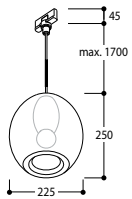

OLIJF E27

A60 - max. 40W
E27
230V - 50/60Hz
dimmable: see bulb

CLEAR GLASS + MAINS BLACK **480300**

GREY GLASS + MAINS BLACK **480304**

GREEN GLASS + MAINS BLACK **480307**

OLIJF CARET

CARET SQUIRREL CCFL 7,7W
E27
230V - 50/60Hz
dimmable C
(bulb not included)

CLEAR GLASS + MAINS BLACK **480200**

GREY GLASS + MAINS BLACK **480204**

GREEN GLASS + MAINS BLACK **480207**

 lamp caret squirrel

9984596